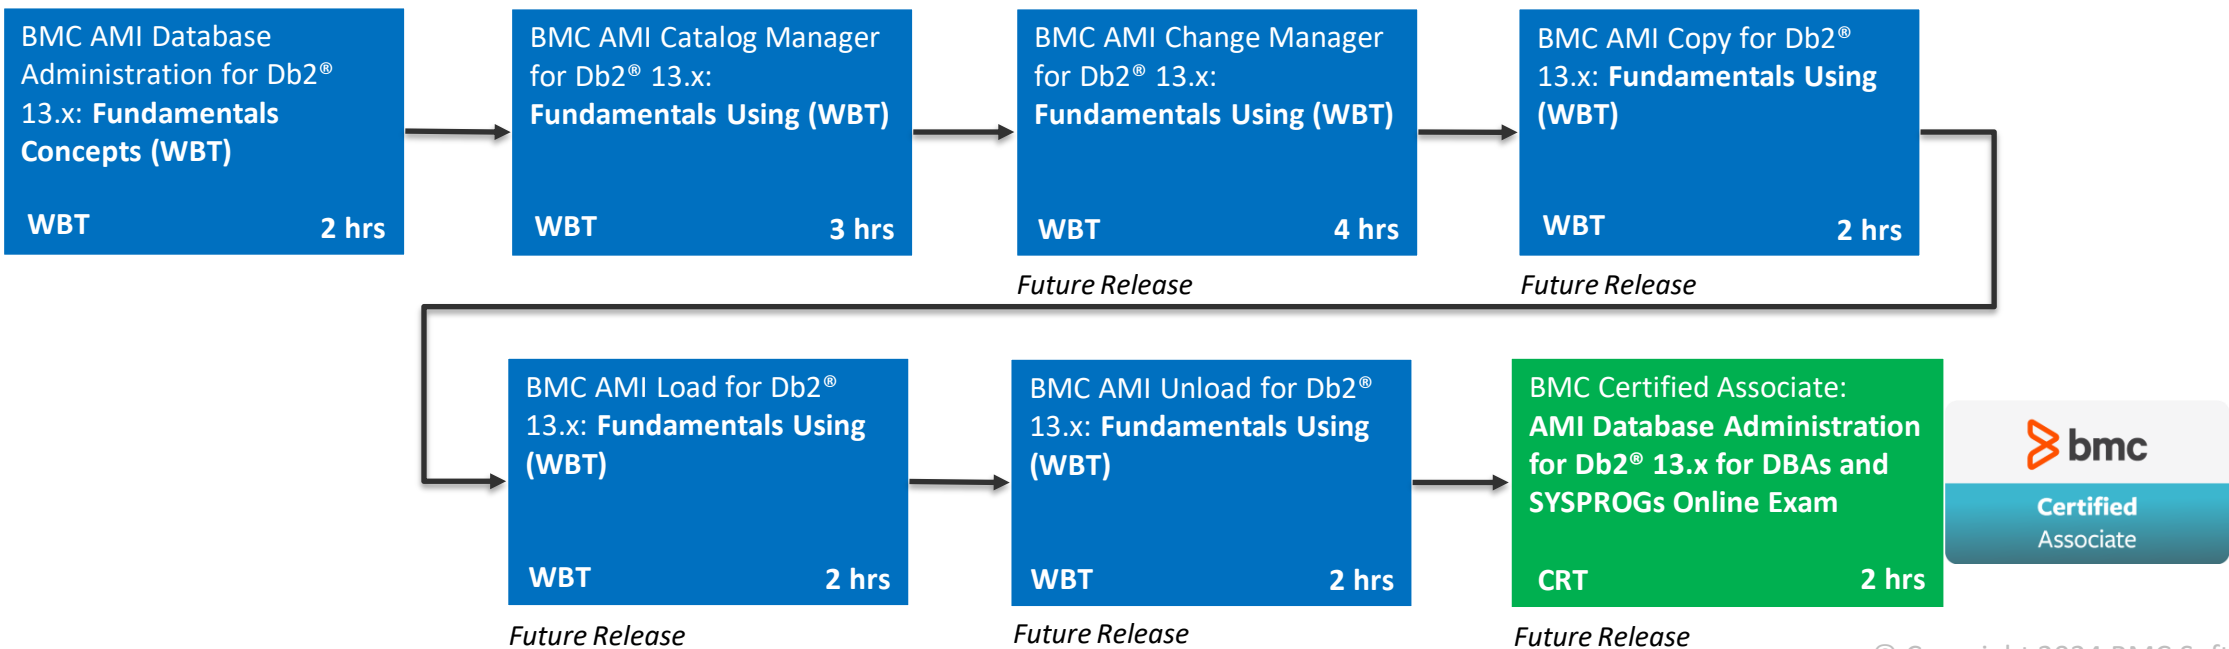

BMC AMI Database Administration for Db2® Learning

Track: Database Administrators and System Programmers

CRT Certification   ILT Instructor-led Classroom/Online
WBT Web-based Training   ASP Assisted Self Paced

About the Solution:

BMC AMI Database Administration for Db2® solution will help in the prevention of data loss and managing the existing deluge of digital demands. Even if it is a routine and simple task which are to be performed on databases a single misstep can lead to a disastrous impact. Hence, there is a need for a solution like BMC AMI Database Administration for Db2 that will mitigate and reduce the risks involved.

About the Training Target Group – Database Administrator and System Programmer Responsibilities:

- Perform routine tasks such as verifying all the instances and databases are running, check the backup status of the databases, check the archiving of database logs, automate database jobs
- Manage objects and related changes in the Db2 environment

Recommended for: Database Administrators (DBAs) and System Programmers (SYSPROGs)

Training applicable to product versions: 12.1, 13.1
BMC AMI Catalog Manager for Db2®, BMC AMI Change Manager for Db2®, BMC AMI Load for Db2®, BMC AMI Unload for Db2®, BMC AMI Copy for Db2®

Fundamentals