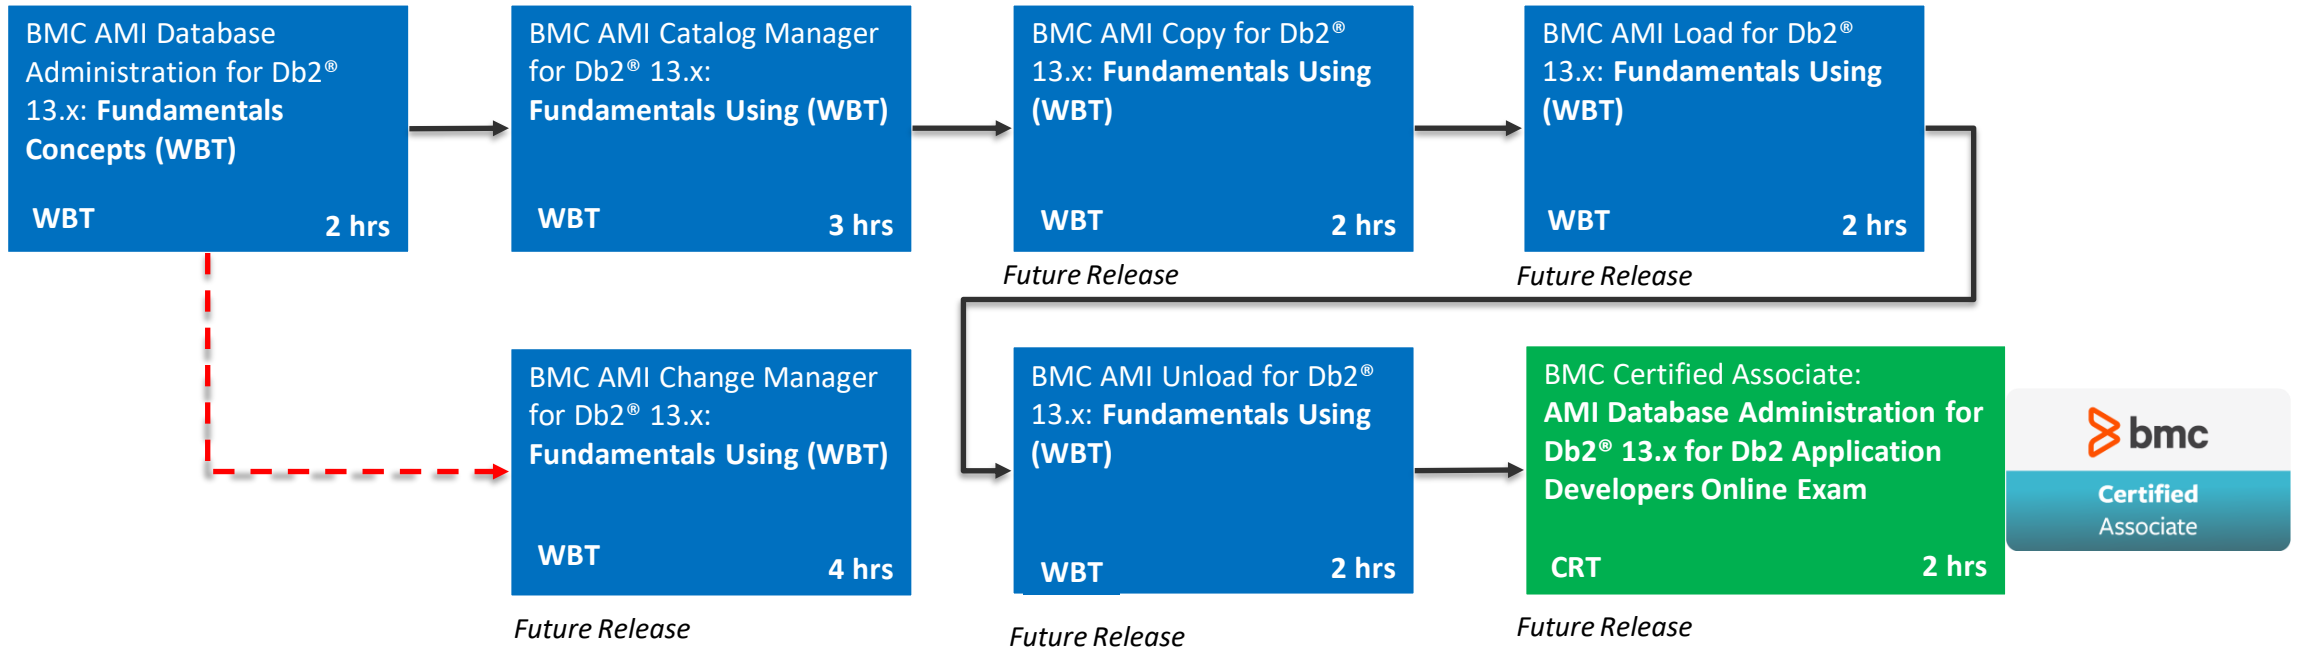

BMC AMI Database Administration for Db2® Learning

Track: Db2 Application Developers

CRT Certification

ILT Instructor-led Classroom/Online

WBT Web-based Training

ASP Assisted Self Paced

About the Solution:

BMC AMI Database Administration for Db2® solution will help in the prevention of data loss and managing the existing deluge of digital demands. Even if it is a routine and simple task which are to be performed on databases a single misstep can lead to a disastrous impact.

Hence, there is a need for a solution like BMC AMI Database Administration for Db2 that will mitigate and reduce the risks involved.

About the Training Target Group – Db2 Application Developer Responsibilities:

- Develop and test Db2 application
- Maintain and enhance the applications

Recommended for: Db2 Application Developers

Training applicable to product versions: 12.1, 13.1

BMC AMI Catalog Manager for Db2®, BMC AMI Change Manager for Db2®, BMC AMI Load for Db2®, BMC AMI Unload for Db2®, BMC AMI Copy for Db2®

Fundamentals

Required

Optional