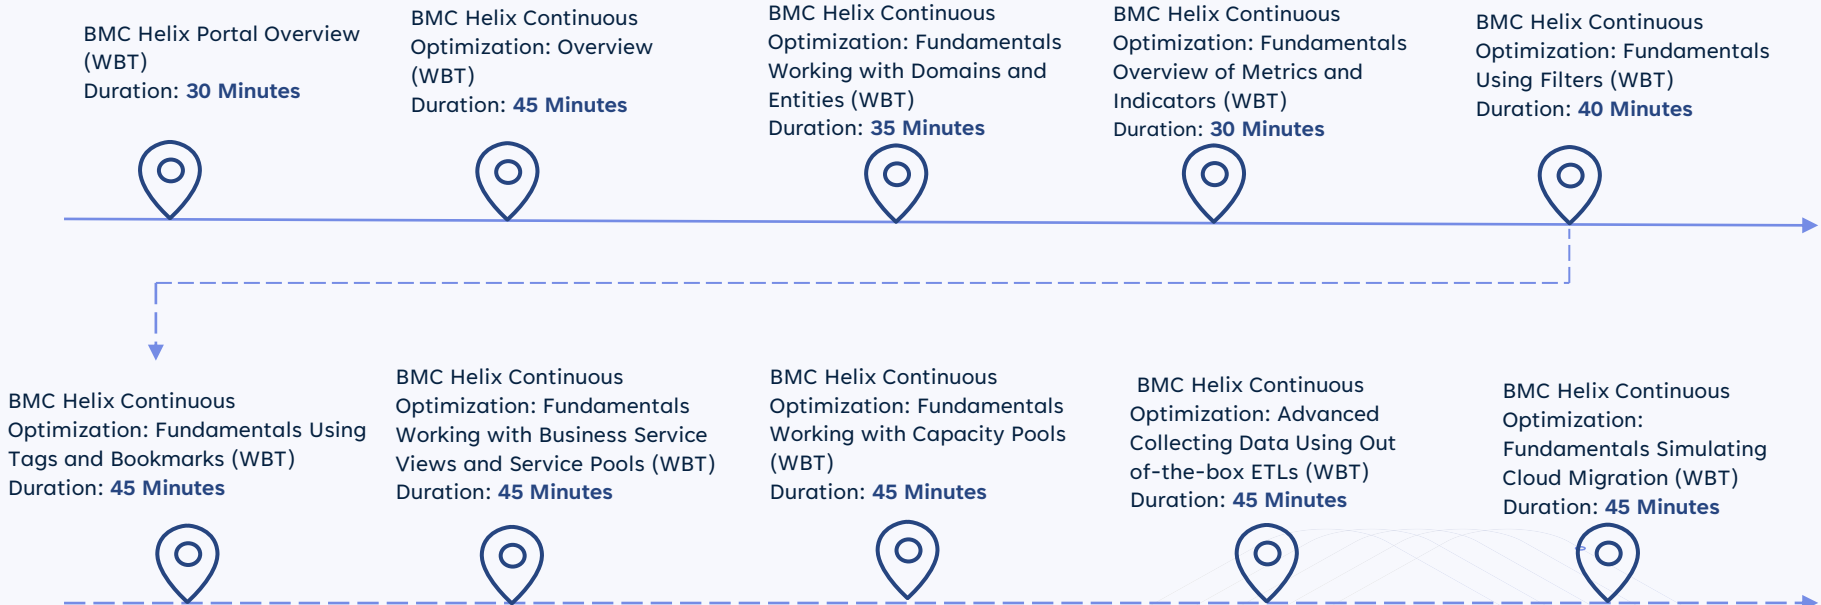

BMC HELIX CONTINUOUS OPTIMIZATION

Learning Path

BMC Helix Continuous Optimization: Education Subscription

Recommended for: Users, Operators, Administrators, Consultants

Product versions: 22.x,

BMC Helix Continuous Optimization is a SaaS capacity management solution that helps optimize IT resources and plan for future needs. It analyzes data on CPU, memory, and storage, providing recommendations for efficiency. The solution supports physical, virtual, container, and cloud infrastructures.

This subscription provides a deep dive into BMC Helix Continuous Optimization features and capabilities. The demonstrations, videos, and presentation content included in the subscription provide a clear understanding of the features and capabilities of BMC Helix Continuous Optimization and how to leverage them.

BMC Helix Continuous Optimization: Education Subscription

Recommended for: OT Analysts, Administrators, Consultants, and Partners

Product versions: 21.x

BMC Helix Continuous Optimization is a SaaS capacity management solution that helps optimize IT resources and plan for future needs. It analyzes data on CPU, memory, and storage, providing recommendations for efficiency. The solution supports physical, virtual, container, and cloud infrastructures.

BMC Helix Continuous Optimization: Fundamentals Authorization Profiles(WBT)
Duration: **30 Minutes**

BMC Helix Continuous Optimization: Fundamentals Role Based Access Control (WBT)
Duration: **60 Minutes**