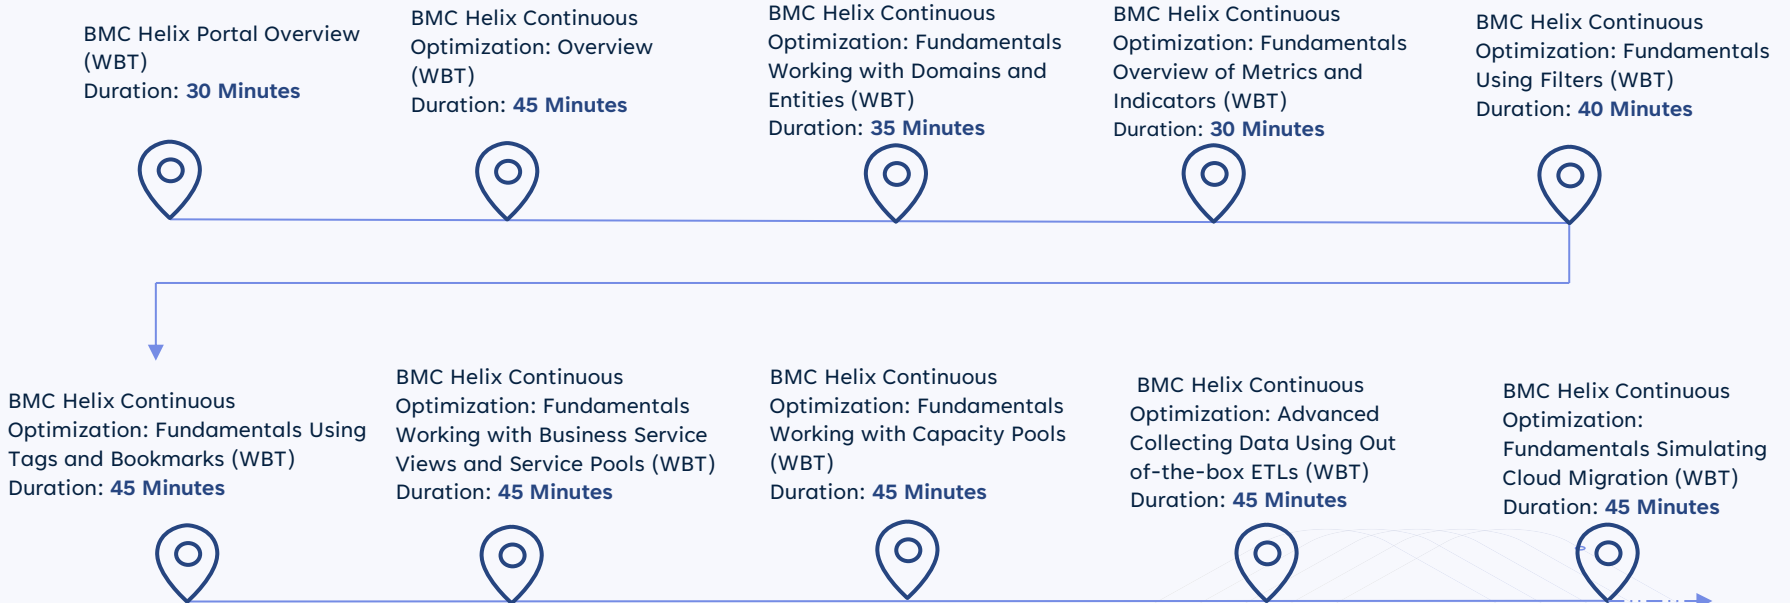

BMC HELIX CONTINUOUS OPTIMIZATION

Learning Path

BMC Helix Continuous Optimization: Education Subscription

Recommended for: Users, Operators, Administrators, Consultants

Product versions: 22.x,

BMC Helix Continuous Optimization is a SaaS capacity management solution that helps optimize IT resources and plan for future needs. It analyzes data on CPU, memory, and storage, providing recommendations for efficiency. The solution supports physical, virtual, container, and cloud infrastructures.

This subscription provides a deep dive into BMC Helix Continuous Optimization features and capabilities. The demonstrations, videos, and presentation content included in the subscription provide a clear understanding of the features and capabilities of BMC Helix Continuous Optimization and how to leverage them.

Continued on next page

BMC Helix Continuous Optimization: Education Subscription

Recommended for: OT Analysts, Administrators, Consultants, and Partners

Product versions: 21.x

BMC Helix Continuous Optimization is a SaaS capacity management solution that helps optimize IT resources and plan for future needs. It analyzes data on CPU, memory, and storage, providing recommendations for efficiency. The solution supports physical, virtual, container, and cloud infrastructures.

BMC Helix Continuous Optimization: Fundamentals Authorization Profiles(WBT)
Duration: **30 Minutes**

BMC Helix Continuous Optimization: Fundamentals Role Based Access Control (WBT)
Duration: **60 Minutes**