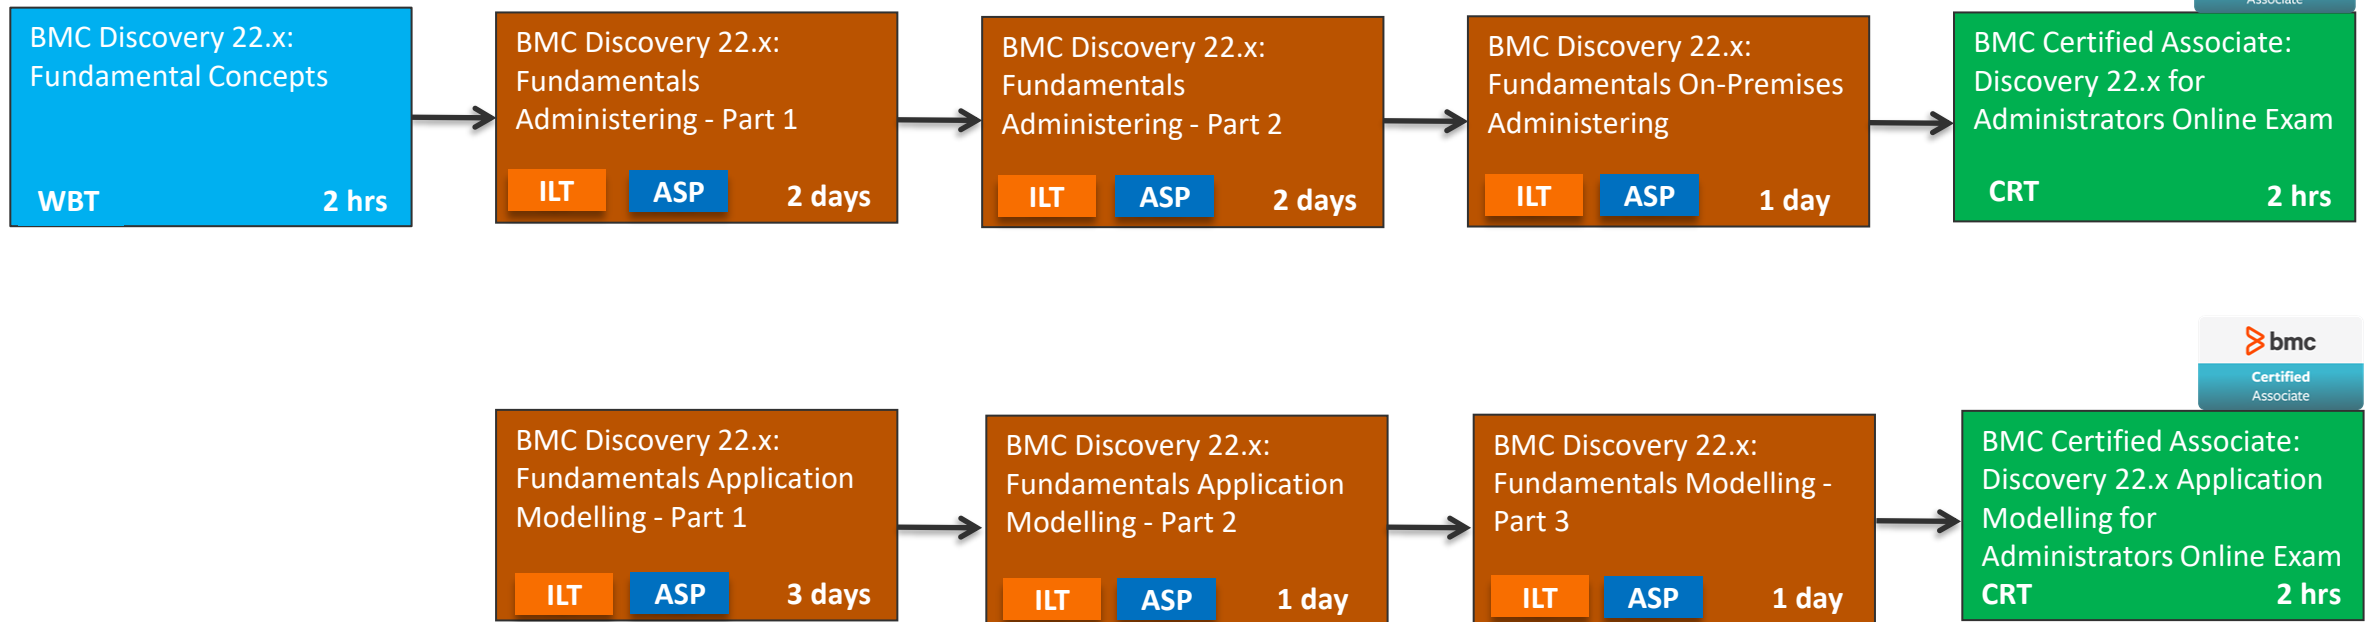

BMC Discovery 22.x: Administrator & Application Modeler

About the Product:

BMC Discovery is a digital enterprise management solution that automates asset discovery and application dependency mapping to build a holistic view of all your data center assets and the relationships between them.

About the Training Target Group – Administrator Responsibilities:

- Manage and maintain BMC Discovery
- Integrate with BMC Remedy Single Sign-on
- Manage user and security settings
- Setup and use clusters
- Manage licenses

Recommended for: Administrators and Consultants

Applicable Versions: 11.0, 11.1, 11.2, 11.3, 20.02, 20.08, 21.30, and 22.2

Fundamentals Learning Track

BMC Discovery 22.x: Administrator & Application Modeler

About the Product:

BMC Discovery is a digital enterprise management solution that automates asset discovery and application dependency mapping to build a holistic view of all your data center assets and the relationships between them.